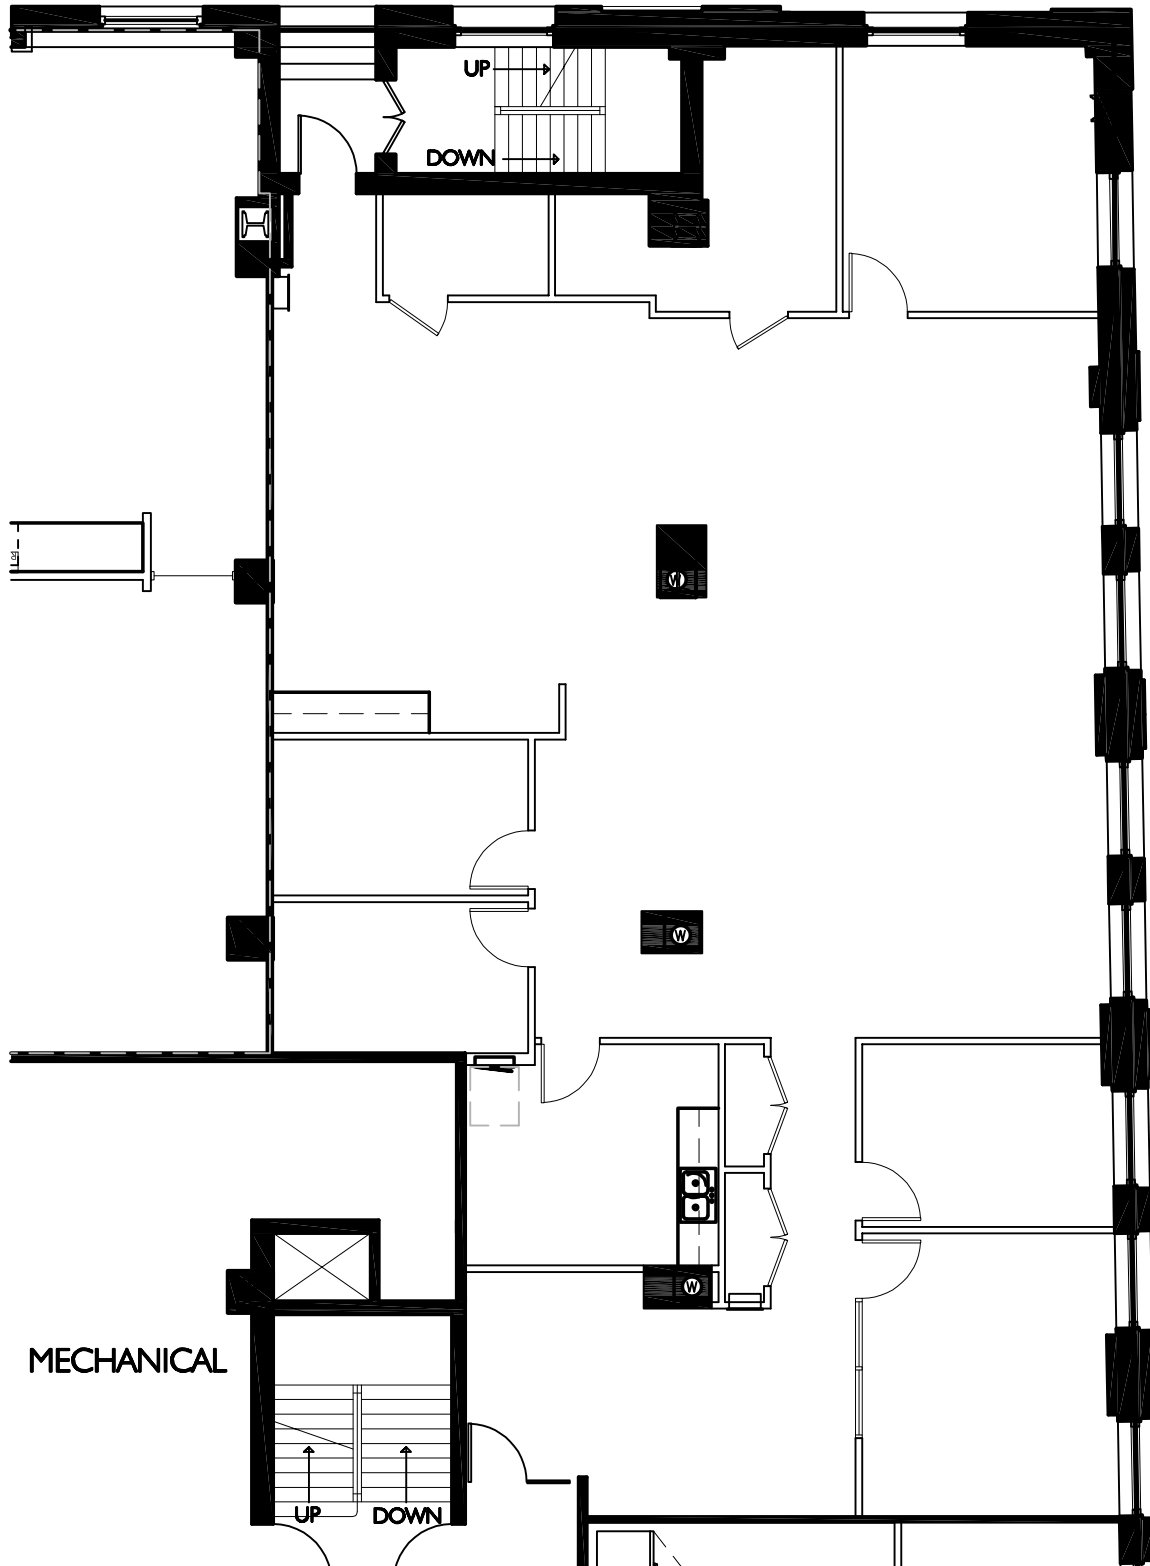

SUITE 2260

3,550 R.S.F.

THIRTY-FIVE EAST WACKER DRIVE