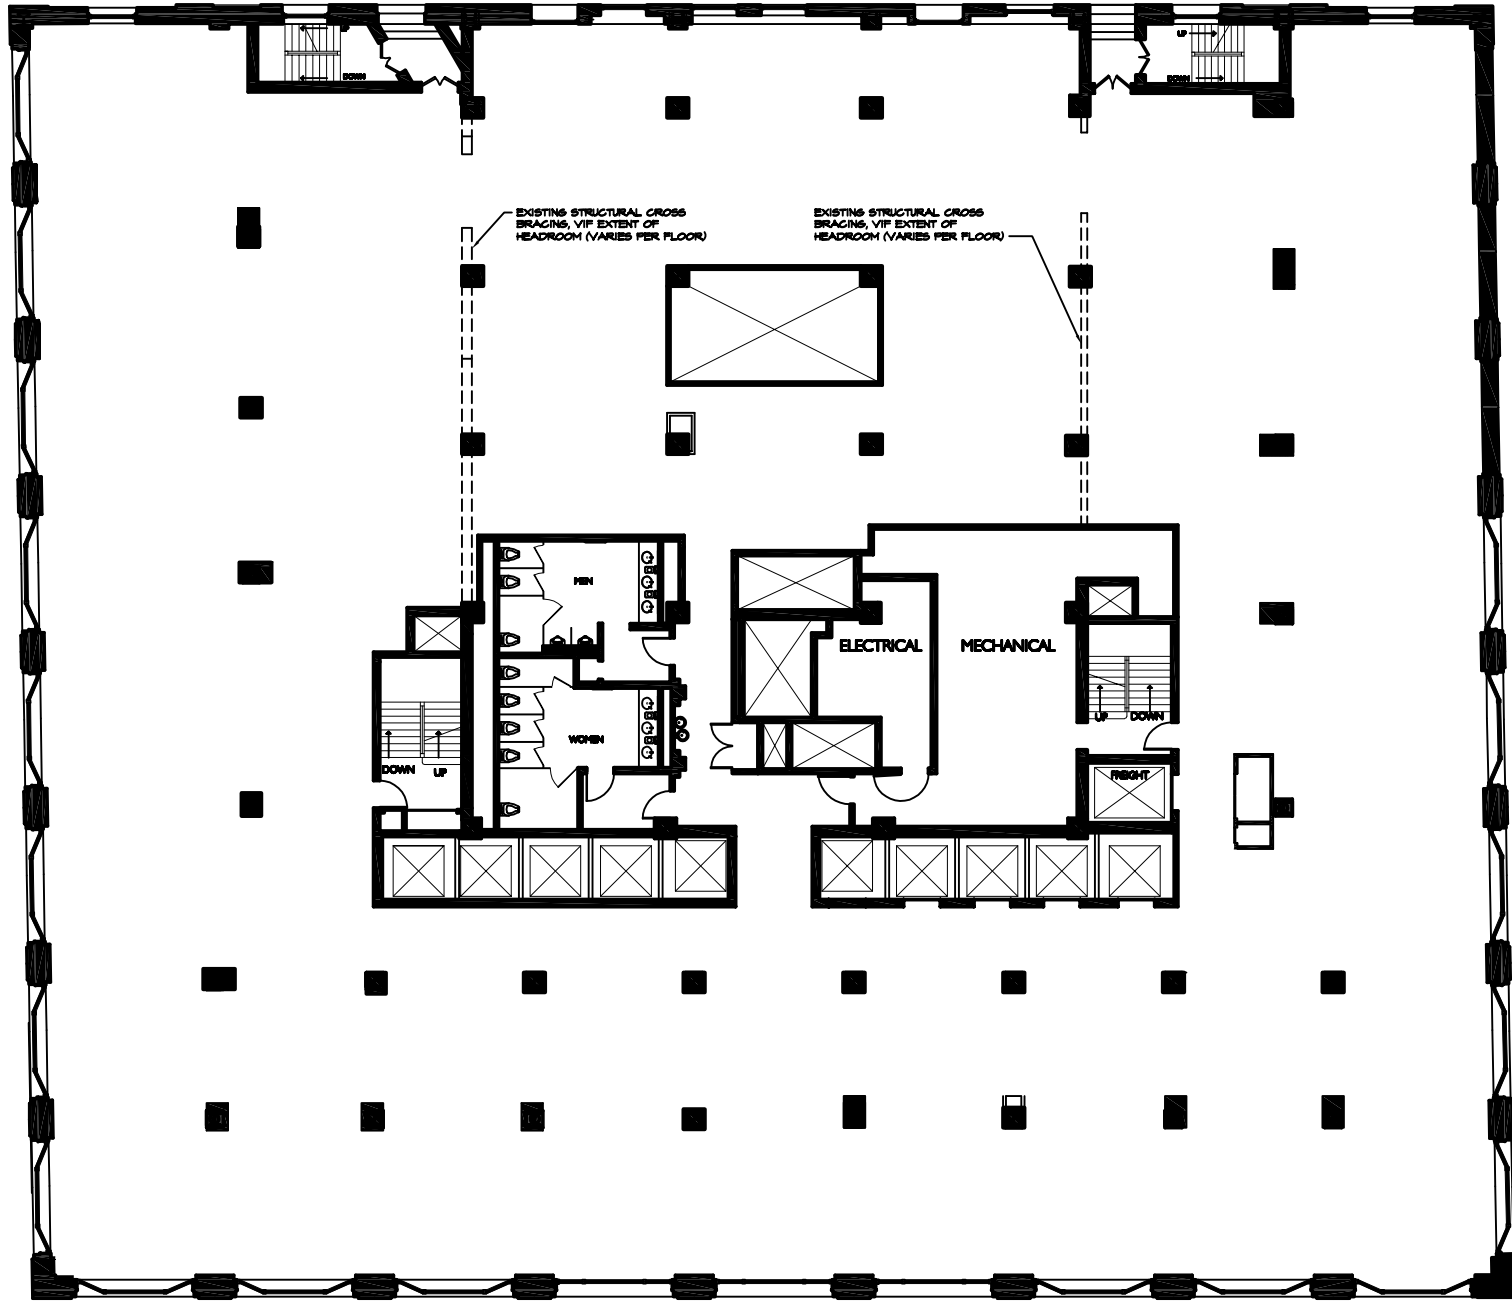

FLOOR 3

FULL FLOOR TENANT - 21,228 R.S.F.

THIRTY-FIVE EAST WACKER DRIVE

N

3

12/15/18